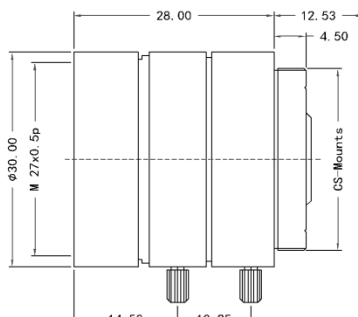

### FEATURES

- ◆ Lens Brand: ZLKC
- ◆ 1/2.7"CS-Mount 4mm 3MP
- ◆ Can suppress stray light
- ◆ Compact & Lightweight
- ◆ Locking set screws for focus and iris

### SPECIFICATION

Model		VM0412MPC
Image Size		1/2.7-inch
Focal length		4mm
F No.		F1.6
M.O.D(m)		0.2m-Inf.
Operation	Iris	Manual
	Focus	Manual
Distortion	1/3" Type	-3.8%
	1/2.7" Type	-5%
Horizontal Angle of View	1/2.7"Type	76°
Back focal length		7.53mm
Mount		CS-Mount
Dimension		Φ30x32mm
Weight		47.0g
Remark		3MP Manual Iris Lens