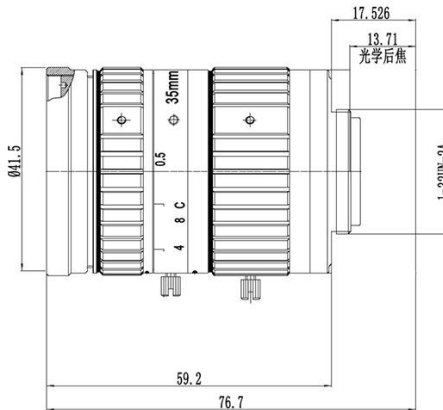

8MP Large aperture IR Lens

KM3514MP8IR

FEATURES

- ◆ Lens Brand: ZLKC
- ◆ 1" C-Mount 35mm F1.4 8MP
- ◆ F1.4 IR monitoring lens
- ◆ Large depth of field focus lens
- ◆ Full HD ,Excellent brightness
- ◆ Precise Focus Adjustment

SPECIFICATION

Model	KM3514MP8IR	
Image Size	1-inch	
Focal length	35mm	
F No.	F1.4-C	
M.O.D(m)	0.3	
Operation	Iris	Manual
	Focus	Manual
Horizontal Angle of View	1" Type	26.2°×20.1°×16.0°
	2/3" Type	18.0°×14.1°×11.3°
Distortion	1" Type	-0.2%
Back focal length	13.71mm	
Flange BFL	17.526mm	
Mount	C-Mount	
Dimension	Φ41.5x59.2mm	
Weight	203.0g	
Horizontal Resolution	More than 160lp/mm	
Remark	8MP IR Lens	