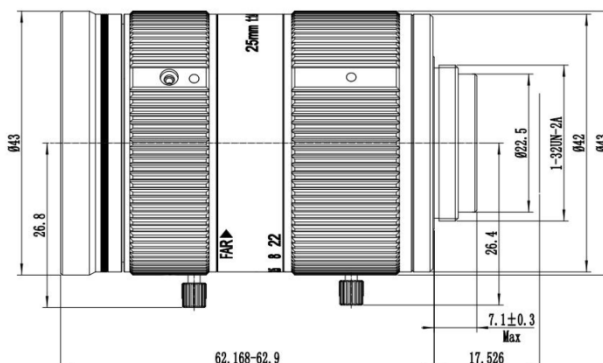

12MP High-resolution ITS Lens

KM2514MP12C

FEATURES

- ◆ Lens Brand: ZLKC
- ◆ 1.1" C-Mount 25mm F1.4 12MP
- ◆ Higher relative illumination rate
- ◆ Bigger aperture, Large depth
- ◆ Delivers clean and sharp images
- ◆ Excellent low-light performance

SPECIFICATION

Model		KM2514MP12C
Image Size		1.1-inch
Focal length		25mm
F No.		F1.4-C
M.O.D(m)		0.3
Operation	Iris	Manual
	Focus	Manual
Horizontal Angle of View	1.1" Type	40.1°×33.0°×22.9°
	1" Type	36.6°×32.4°×17.3°
	2/3" Type	24.4°×19.5°×14.5°
Distortion	1.1" Type	-2.9%
BFL		11.7mm
MFL		11.1mm
Flange BFL		17.526mm
Mount		C-Mount
Dimension		Φ43x62.17mm
Weight		200.0g
Operating temperature		-30℃ ~ +70℃
Remark		12 Megapixel ITS Lens