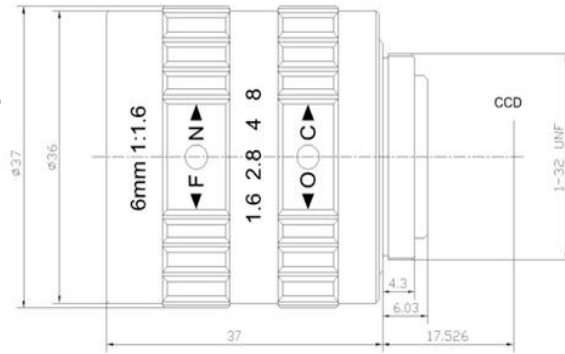

FEATURES

- ◆ Lens Brand: ZLKC
- ◆ 1/1.7" C-Mount 6mm F1.6 5MP
- ◆ Can suppress stray light
- ◆ Low distortion, high contrast
- ◆ Required for high accuracy

SPECIFICATION

Model	HM0616MP5	
Image Size	2/3-inch	
Focal length	6mm	
F No.	F1.6-16	
M.O.D(m)	0.1-Inf.	
Operation	Iris	Manual
	Focus	Manual
Horizontal Angle of View (D×H×V)	2/3"Type	82.2°×73°×58.2°
	1/2"Type	68°×57°×44°
Distortion	2/3"Type	-1.8%
	1/2"Type	-1.5%
Back focal length	12.1mm	
Mount	C-Mount	
Dimension	Φ37×37mm	
Weight	89.0g	
Horizontal Resolution	5MP	
Filter Thread	M33.5x 0.5	
Working Temperature	-20°C ~ +60°C	